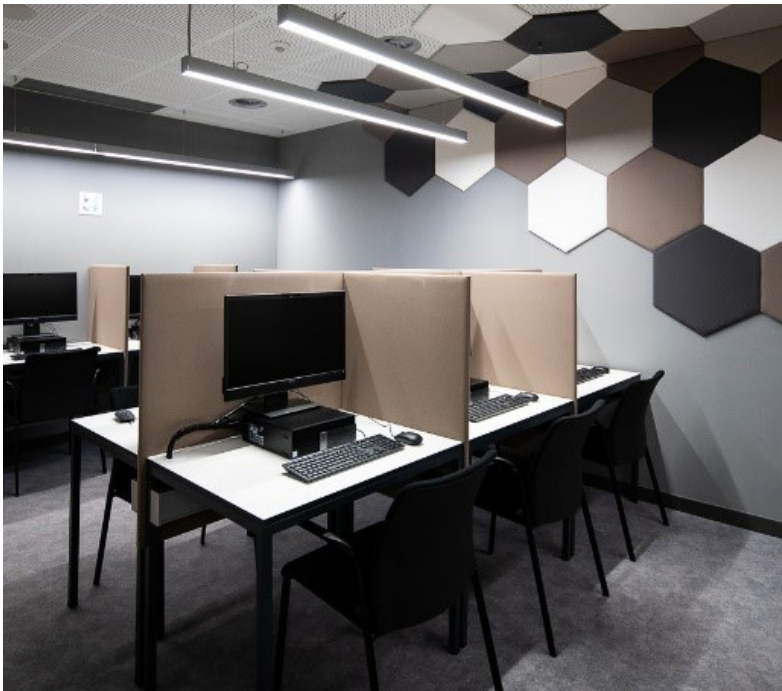

## Observation Room

It is a multi-functional room with a Living-room feel (up to 8 – 10 can be seated), equipped with an interactive projector to experience the touch and feel of quasi-real situations. This room is also enabled for video and audio recording, and it has its own computer and telephone. The cameras in the room can be panned, tilted and zoomed from the control room.

## Large Room

This room has 21 working stations and can be divided into two smaller sections of 13 and 8 stations. Each section is equipped with a projector to deliver instructions. Each station has a Desktop computer with a 24-inch video-conferencing monitor. Headphones and millisecond-accurate pads are available upon request.