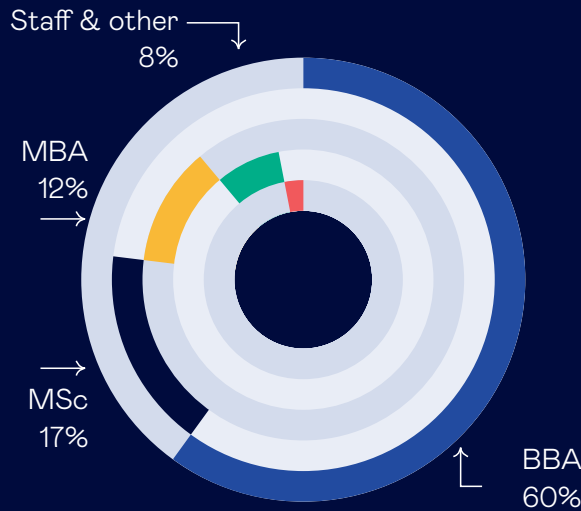

## Subject Pool

The Decision Lab maintains its own subject pool mainly composed of Esade students (under & post-graduate)

**2,4 K**  
"Subject Pool"